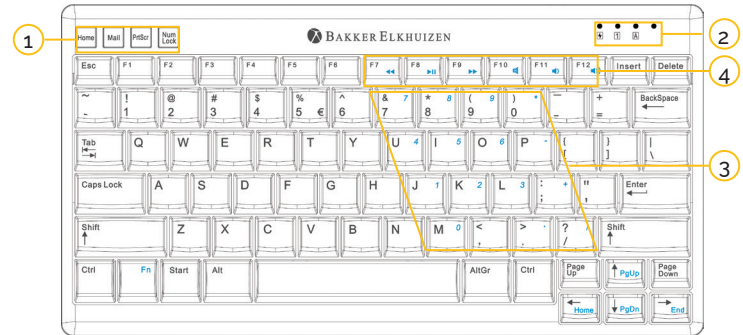

The UltraBoard 950 in short

Thank you for purchasing the UltraBoard 950 Compact Keyboard. This space-saving keyboard is designed for Windows based PCs. We sincerely hope you will enjoy using the UltraBoard 950.

This quick-start guide will help you configure and use your new keyboard. Here are a few features of the UltraBoard 950:

- Space-saving compact design.
- Wired keyboard
- Connect peripheral devices via the 2 port USB hub.
- Scissor action keys with a finger friendly surface for high comfort and reduced tiredness when typing.
- Ultra-thin and height adjustable for enhanced-comfort.
- 4 shortcut keys, Home, Mail, PrtScr and NumLock for fast working.
- Integrated multimedia keys.

To extend the life of the UltraBoard 950, we recommend that you use the supplied case when you store your UltraBoard 950.

Overview UltraBoard 950

1. 1 Hotkeys
2. 2 Status LEDs
3. 3 Integrated NumLock keys
4. 4 Multimedia keys
5. 5 Height adjustable feet
6. 6 USB Hub