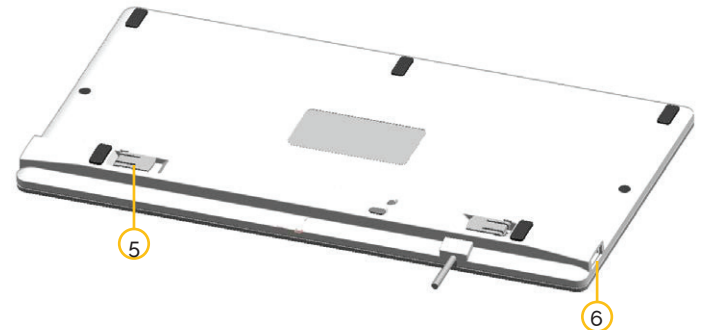

The UltraBoard 950 in short

Thank you for purchasing the UltraBoard 950 Compact Keyboard. This space-saving keyboard is designed for Windows based PCs. We sincerely hope you will enjoy using the UltraBoard 950.

This quick-start guide will help you configure and use your new keyboard. Here are a few features of the UltraBoard 950:

- Space-saving compact design.
- Wired keyboard
- Connect peripheral devices via the 2 port USB hub.
- Scissor action keys with a finger friendly surface for high comfort and reduced tiredness when typing.
- Ultra-thin and height adjustable for enhanced-comfort.
- 4 shortcut keys, Home, Mail, PrtScr and NumLock for fast working.
- Integrated multimedia keys.

To extend the life of the UltraBoard 950, we recommend that you use the supplied case when you store your UltraBoard 950.

Overview UltraBoard 950

1. 1 Hotkeys
2. 2 Status LEDs
3. 3 Integrated NumLock keys
4. 4 Multimedia keys
5. 5 Height adjustable feet
6. 6 USB Hub